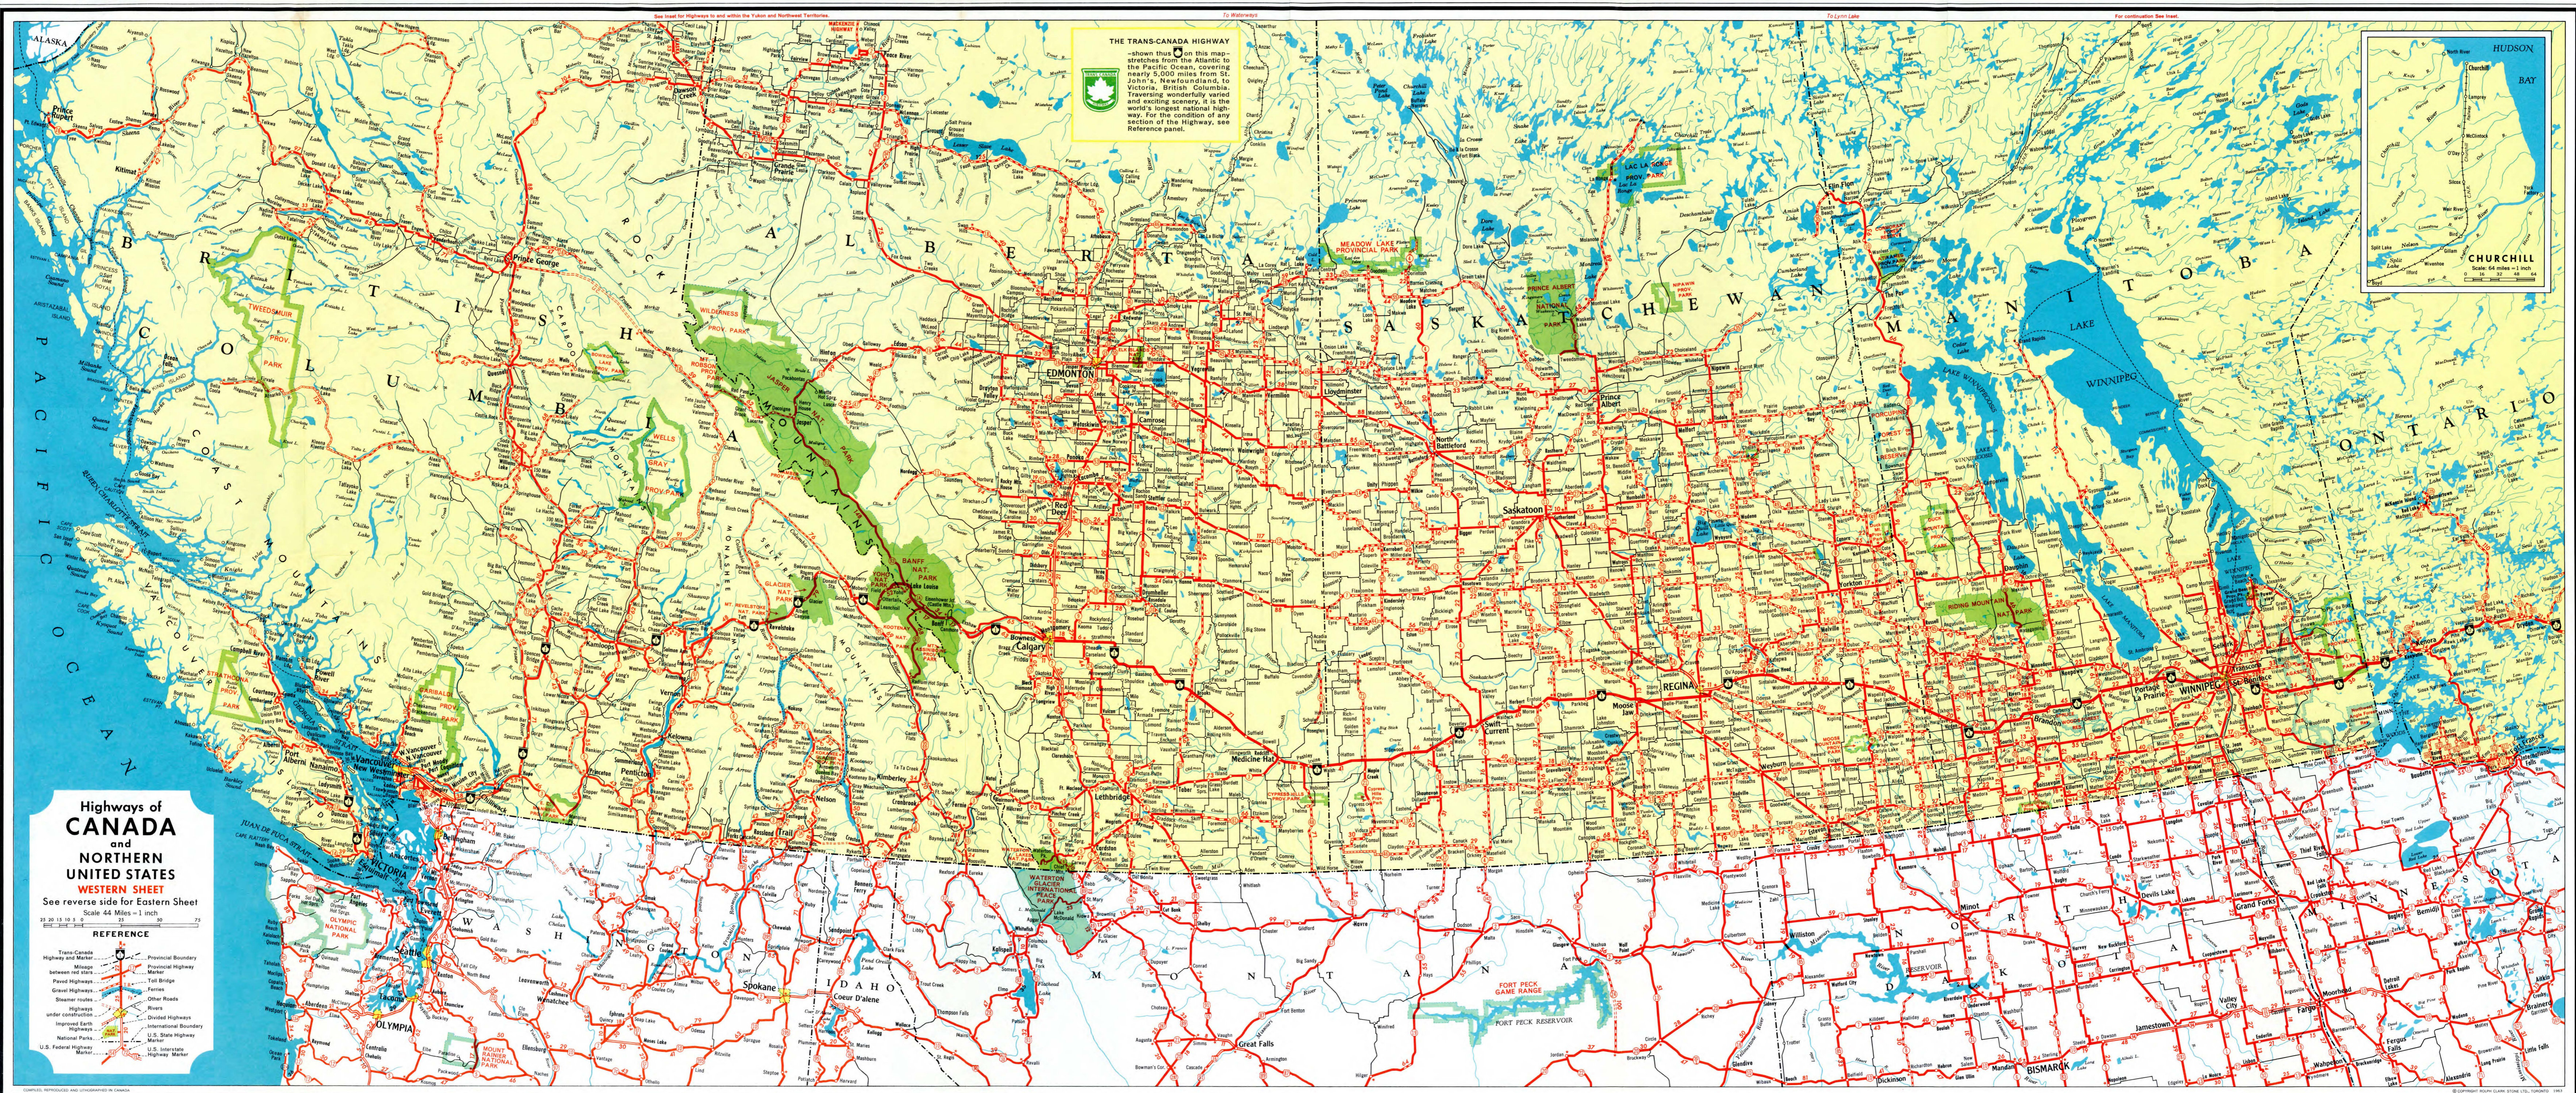

CANADA - the Wonderful World at your Doorstep

for more information

The Canadian Government Travel Bureau provides a free *Travel Counselling Service* to help you get the most out of a vacation in Canada.

The Bureau works in close co-operation with other Federal Government departments, provincial and local tourist associations and transportation companies.

We invite you to take full advantage of this free service. All you have to do is let us know your plans and requirements. Inquiries may be directed to any of the following offices:

- Canadian Government Travel Bureau
  Ottawa, Canada
- Canadian Government Travel Bureau
  Canada House
  680 Fifth Avenue
  New York 19, N.Y.
- Canadian Government Travel Bureau
  102 West Monroe Street
  (Corner Clark Street)
  Chicago, Illinois
- Canadian Government Travel Bureau
  1 Second Street (Corner of Market)
  San Francisco 5, California
- Canadian Government Travel Bureau
  19 Cockspur Street,
  London, S.W.1, England

Travel Films
Organizations interested in the loan of Canadian travel films need only communicate with any of the offices listed above.

Published under the authority of
The Honourable George Hees,
Minister of Trade and Commerce