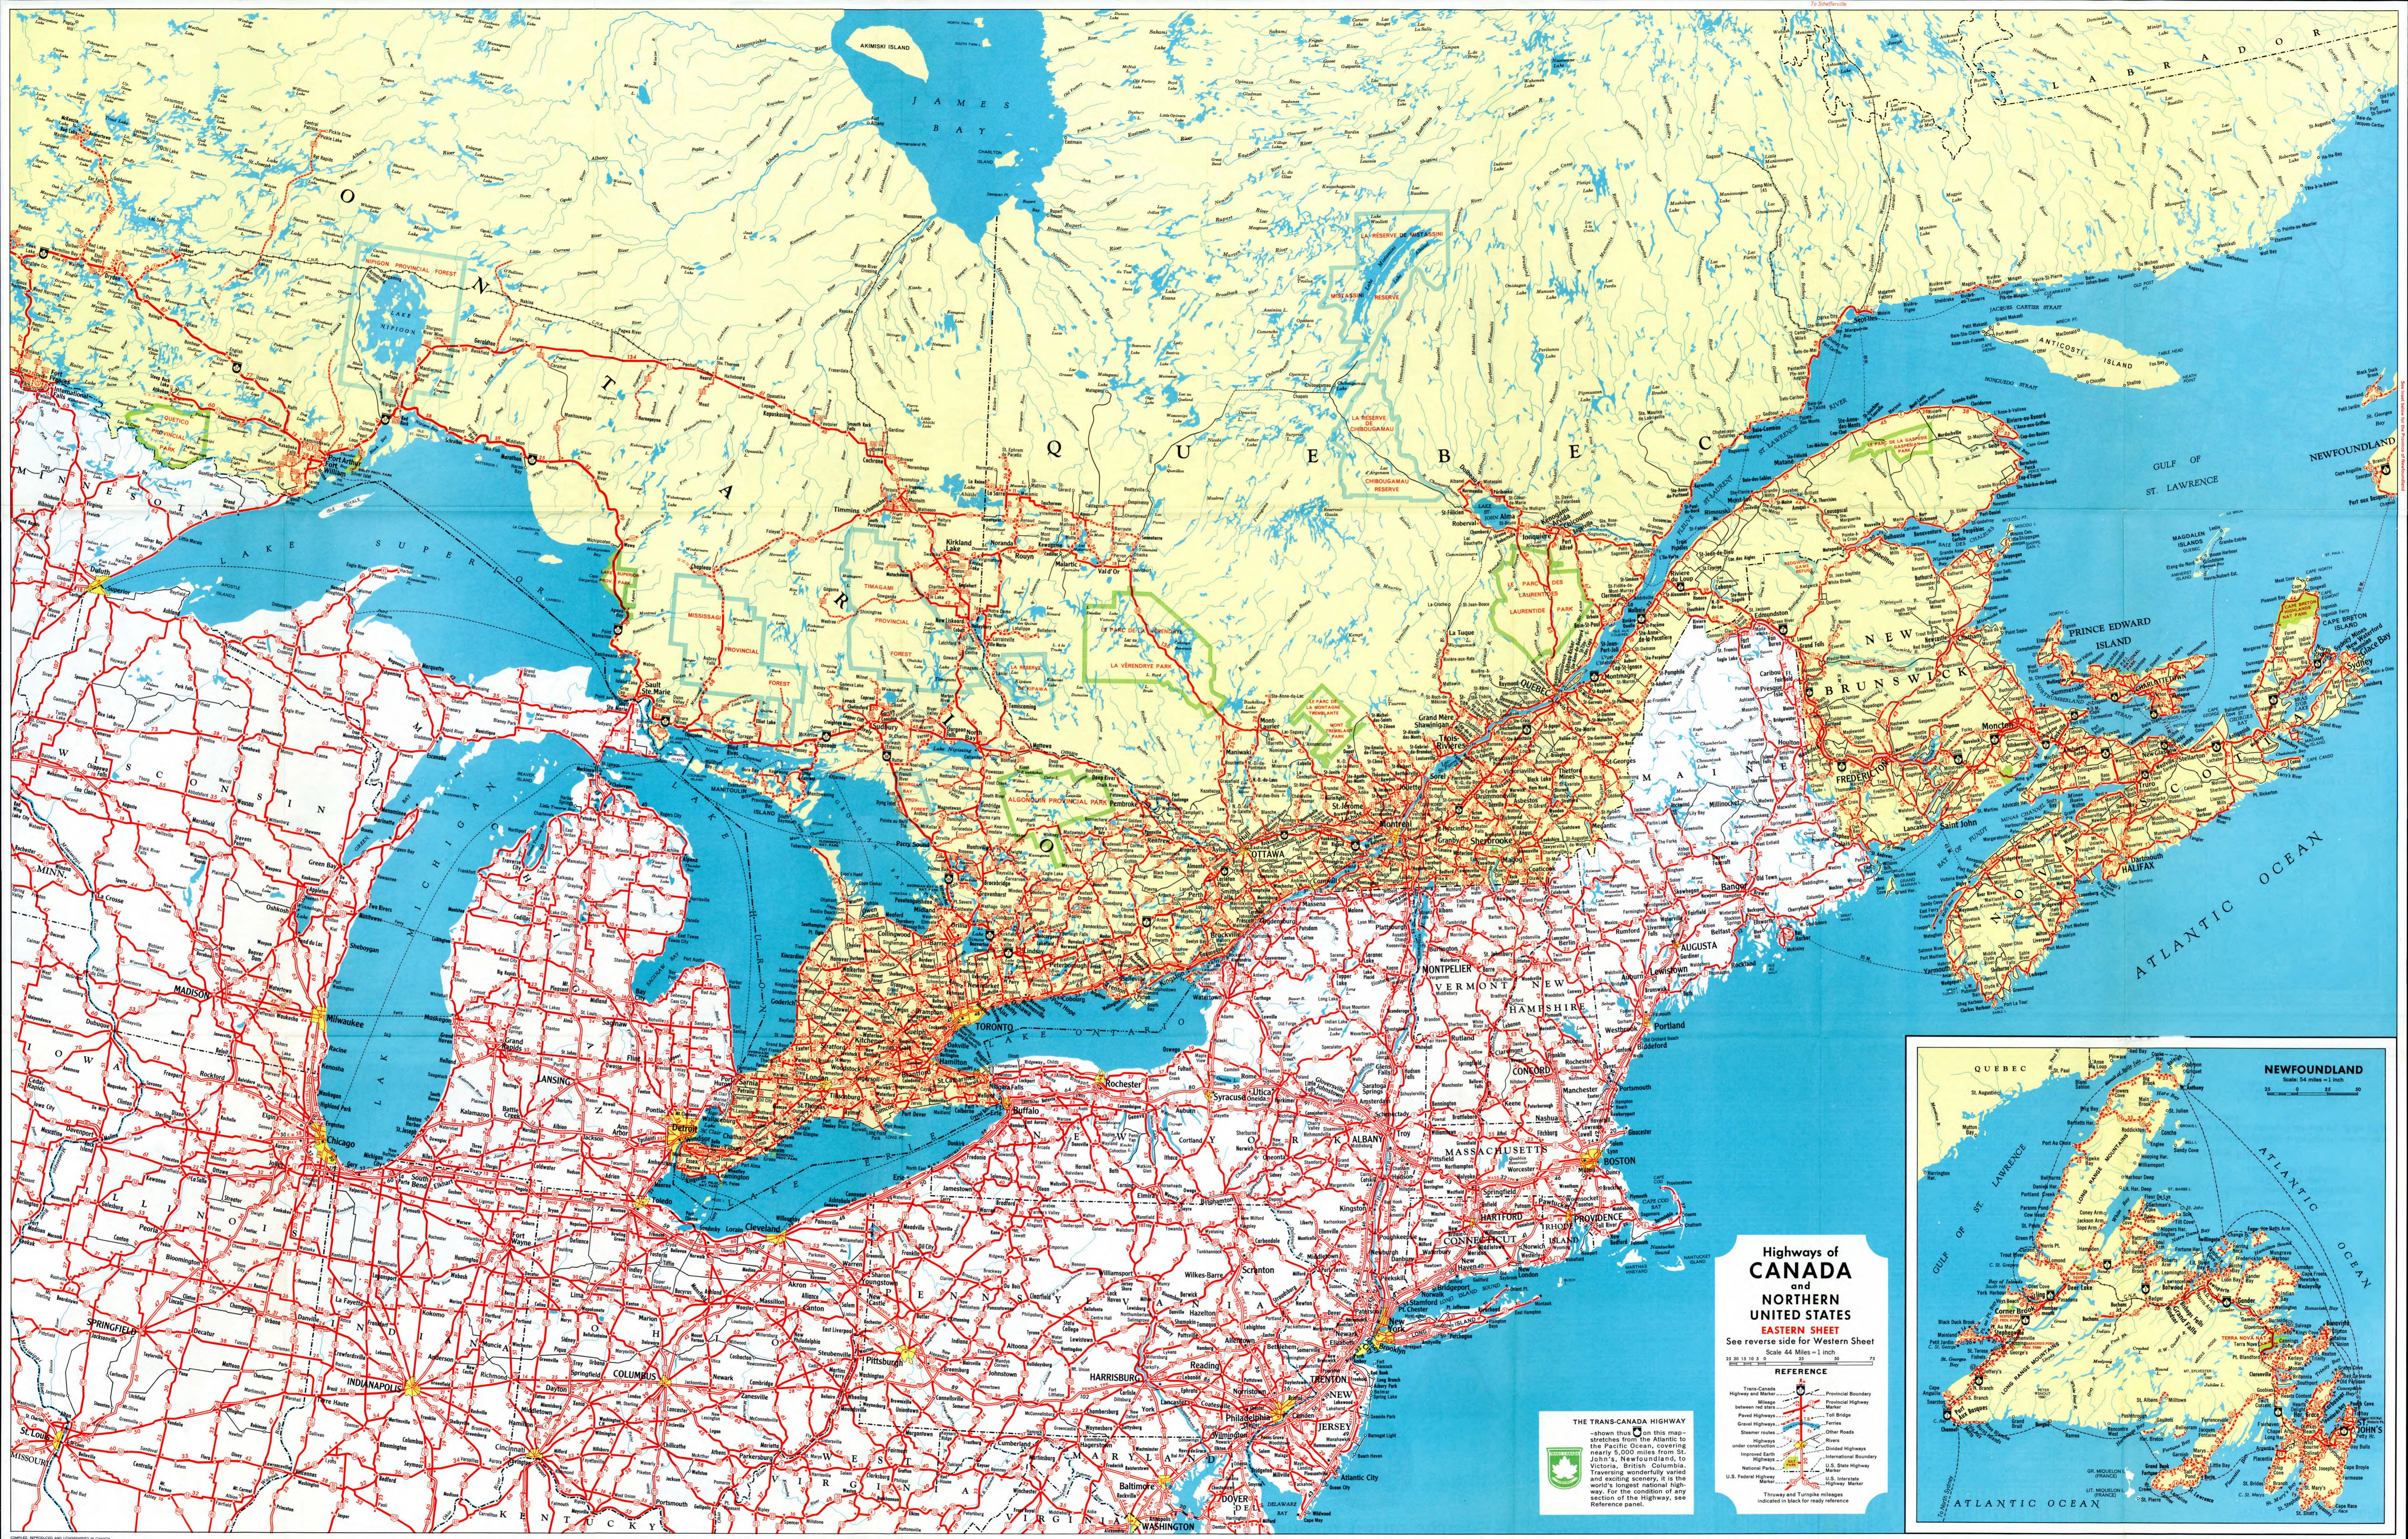

Highways of CANADA and NORTHERN UNITED STATES EASTERN SHEET

See reverse side for Western Sheet

Scale 44 Miles = 1 Inch

25 20 15 10 5 0 5 10 15 20 25

REFERENCE